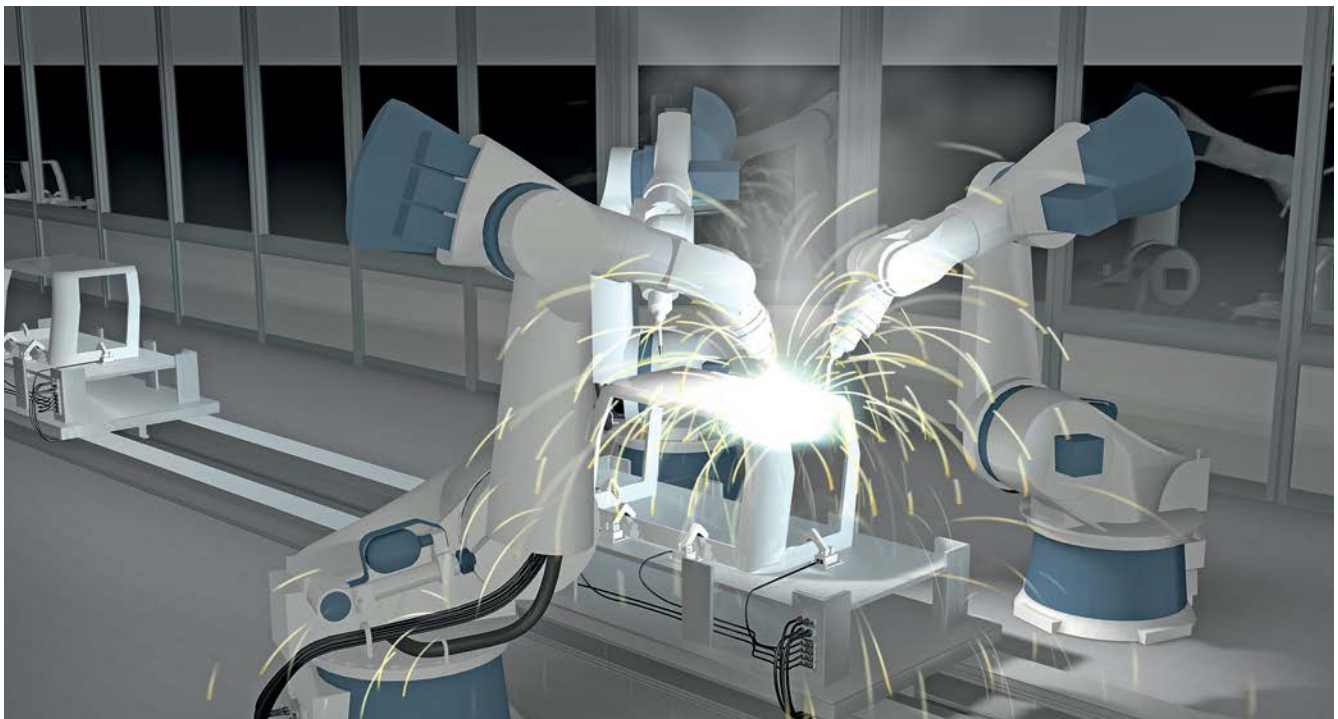

Inductive Sensors

SUN 73 COATING EXTENDS SENSOR LIFE IN WELDING APPLICATIONS

Balluff Sun 73 steel face sensors were designed for harsh weld spatter applications. The new Sun 73 coating is a high temperature coating designed to withstand hostile weld spatter that is prone to latching onto the sensor housing. Sun 73 offers a unique formula providing an increased thermal barrier in welding applications. Balluff's Sun 73-coated offerings are ideal for mig welding applications that produce high heat and weld spatter debris.

Features:

- Robust one-piece stainless steel housing
- Weld spatter resistant
- Advanced thermal barrier
- 2X sensing range

Advantages:

- Advanced formula for ease of cleaning
- Improved quality
- Reduced downtime

INDUCTIVE SENSORS

PNP NO	BES0569	BES056A	BES056C
NPN NO	BES0572	BES056Y	BES056Z
Size	M8x1	M12x1	M18x1
Connection	M12, 4-pin	M12, 4-pin	M12, 4-pin
Dimension	8x65 mm	12x65 mm	18x65 mm
Installation	For flush mounting	For flush mounting	For flush mounting
Range	2 mm	4 mm	7.2 mm
Housing material	Stainless steel	Stainless steel	Stainless steel
Surface protection	Weld-spatter resistant	Weld-spatter resistant	Weld-spatter resistant
Material sensing surface	Stainless steel	Stainless steel	Stainless steel
Operating voltage	10...30 VDC	10...30 VDC	10...30 VDC
Ambient temperature	-25...70 °C	-25...70 °C	-25...70 °C
IP rating	IP67	IP67	IP67
Approval / conformity	CE, CULus, EAC	CE, CULus, EAC	CE, CULus, EAC